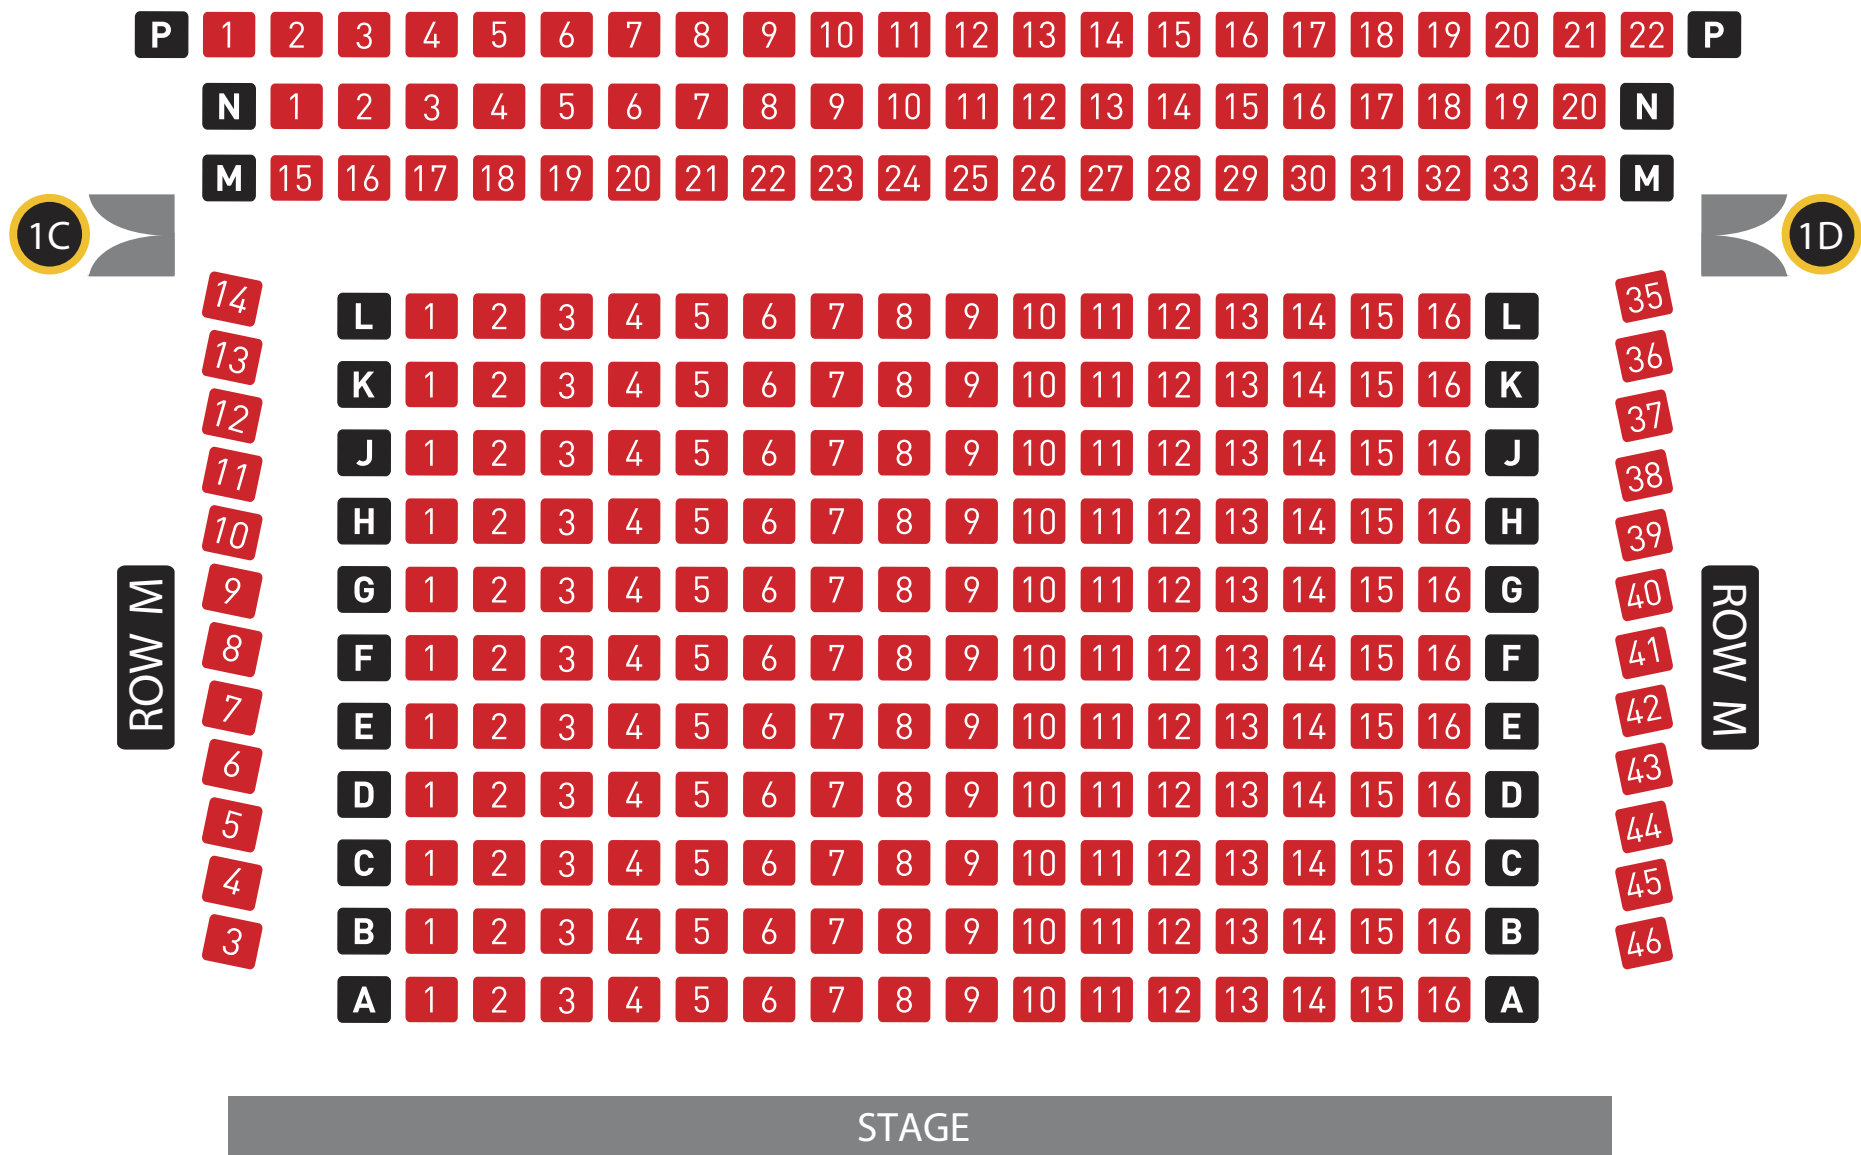

ONETOUCH THEATRE

1C  **DOORS**